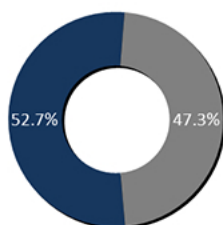

## 87.3%

OF STUDENTS  
REENROLLED

ETHNIC DIVERSITY

AMERICAN INDIAN/ ALASKAN NATIVE	.6%
ASIAN/PACIFIC ISLANDER	17.9%
BLACK	15.3%
HISPANIC	6.5%
WHITE	59.7%

## 40.3% DIVERSITY

GENDER