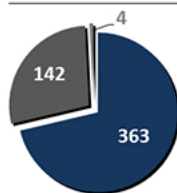

## 509

**363**  
ELEMENTARY  
**142**  
MIDDLE SCHOOL  
**4**  
ONLINE HIGH SCHOOL

SONSHINE LEARNING CTR

## 130

INFANTS THRU PRESCHOOL

NEW FAMILIES

## 97

 CHURCHES  
ATTENDED BY  
RCS FAMILIES