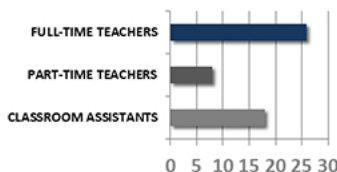

EXPERIENCE & EDUCATION

13

AVERAGE YEARS OF
TEACHER EXPERIENCE

42%

TEACHERS WITH
MASTERS DEGREE +

TERRA NOVA TESTING

LAST SCHOOL YEAR RCS STUDENTS SCORED BETTER THAN 81.3% OF STUDENTS NATIONWIDE