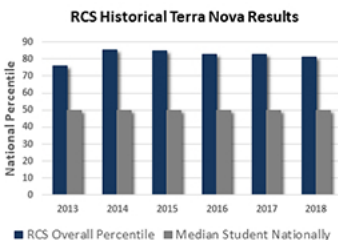

FAITH DIVERSITY

97

CHURCHES
ATTENDED BY
RCS FAMILIES

44%

OF STUDENTS
ATTEND:

- NEW LIFE CHURCH
- HIGHLANDS COMMUNITY
- CHURCHOME
- NEW COMMUNITY
- CROSSROADS COMMUNITY

FOR MORE INFORMATION GO TO:
WWW.RENTONCHRISTIAN.ORG

/rentonchristian

@rentonchristian

15717 152ND AVE SE, RENTON, WA 98058 | (425) 226-0820